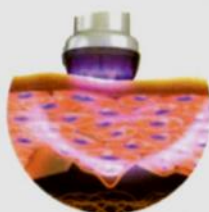

2. Plasma Shower