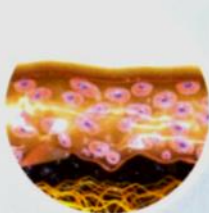

PLASMA SHOWER TDDS PROCESS

1. Applied on skin

2. Plasma Shower

3. Open the cell walls for penetration

4. Apply solution

5. 120 times increase on penetration

6. The cell walls are restored back to normal after the above process