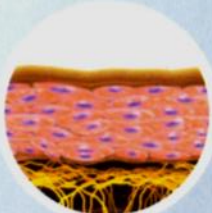

PLASMA SHOWER TDDS PROCESS

1. Applied on skin

2. Plasma Shower

3. Open the cell walls for penetration

4. Apply solution

5. 120 times increase on penetration

6. The cell walls are restored back to normal after the above process